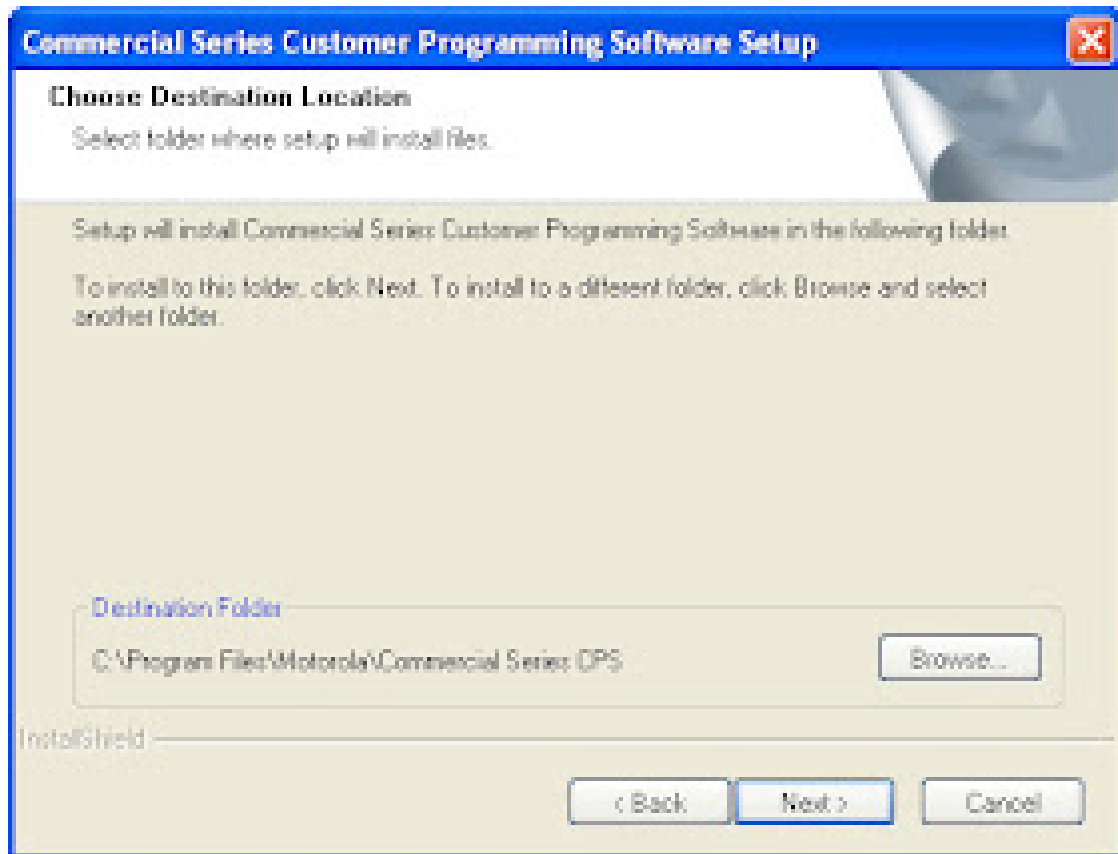

Motorola Cps Commercial Series Cps R05.13

DOWNLOAD: <https://tinurli.com/2im3r7>

Download

exe .par .zip jika . Category:Manufacturing companies based in California Category:Companies based in San Jose, California
Category:Electronics companies established in 1978 Category:1978 establishments in California Category:Manufacturing
companies based in the San Francisco Bay Area Category:Motorola acquisitions Category:Motorola mobile phonesQ: unable to
change the date format in a date picker I have a date picker which I am using in my html. The date format is DD/MM/YYYY.
But I need to change it to the format YYYY-MM-DD. I am using the date picker of Bootstrap. `$(document).ready(function() {
$('#datepicker').datepicker(); });` 82157476af